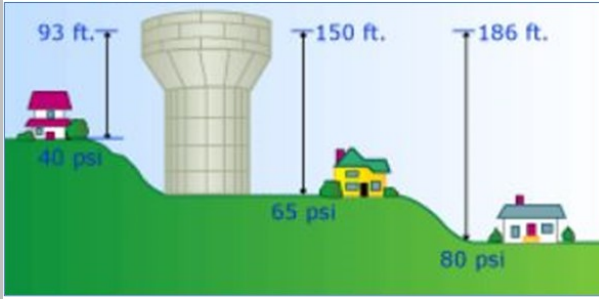

Simply put, Feet of Head is the pressure at the bottom of any column of water. For every foot of elevation,

there will be an increase in the pressure at the bottom of the column. Regardless of the diameter of the column, a column of water one foot high exerts roughly 0.433 psi measured at the bottom. So, 1 psi = 2.31 Feet of Head (or ft. head).

200' high and your house is at its base. Voila! You have  $200' \times 0.433 = 86.6$  psig coming out your tap. Ever wonder why your

neighbor down the hill has better water pressure than you do? It's simply because he's further below the level of the water in the tower.