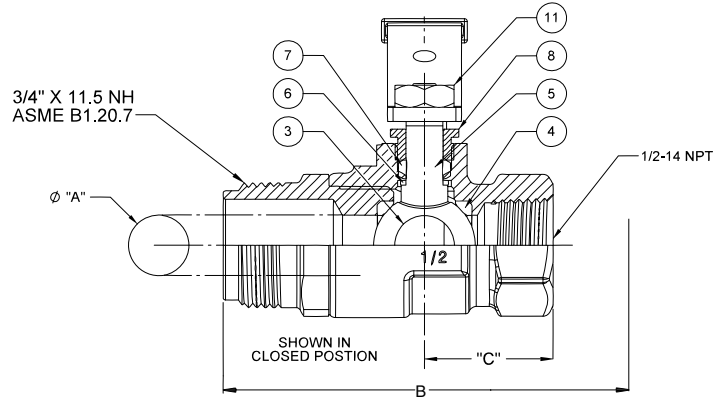

Bronze Ball Valve For Potable Water
Two Piece
Full Port
200 psig @ 250°F†
Press x 3/4" Hose End
Dust Cap and Chain
Blow-Out Proof Stem

Dimensions and Workmanship Conform to MSS SP-110

MATERIAL LIST

ITEM	PART	MATERIAL	ASTM SPEC
1	Body	Cast Bronze	B548 C27450
2	Tailpiece	Brass	B283 C27450
3	Ball	Brass, Chrome Plated	B283 C27450
4	Seat	PRFE (1/2") RPTFE, 15% Glass filled (3/4")	Commercial
5	Stem	Brass	C46400 H02
6	Thrust Washer	RPTFE, 25% Glass Filled	Commercial
7	Packing	PTFE	Commercial
8	Packing Nut	Brass	B16 C36000
9	Handle	Steel, Zinc Plated	Commercial
10	Handle Grip	Vinyl	Commercial
11	Handle Nut	Steel, Zinc Plated	Commercial
12	Dust Cap	Polypropylene	Commercial
13	Gasket	EDPM	Commercial
14	Chain	Brass Bead	Commercial
15	Press Adapter	Brass Fitting w/EPDM O-Ring	B283 C27450

Press End Adapter (4151 Series)

DIMENSIONS

	UNITS	1/2"	3/4"
		DN15	DN20
A	INCHES mm	0.50 13	.76 19
B	INCHES mm	2.70 69	2.90 74
STD INSERTION DEPTH	INCHES mm	.87 22	.98 25
C	INCHES mm	1.10 28	1.30 33
D	INCHES mm	1.88 48	2.14 54
E	INCHES mm	3.81 97	4.62 117
F	THREAD INLET	NPT	NPT
Cv		13	30

Note: DN (Diameter Nominal) = Metric equivalent size.
 †Non-Shock

Do not pressurize cap.
Pressure not to exceed 40 psi.

Note: Pressure/Temperature rating shown are for VALVE ONLY. Hose side pressure and temperature limit is based on connected hose and is users responsibility