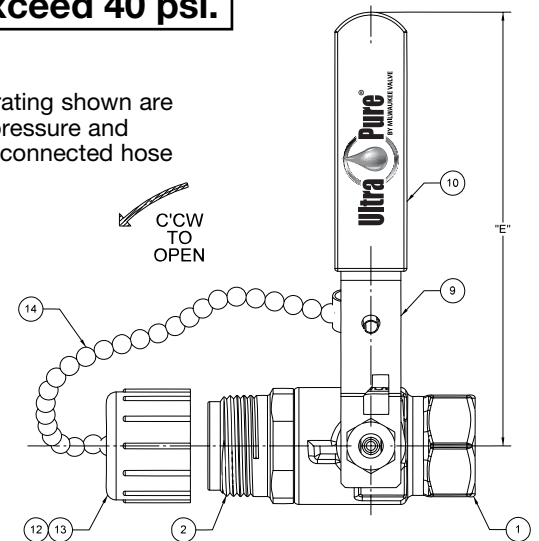

Bronze Ball Valve For Potable Water
Two Piece
Full Port
200 psig @ 250°F†
Press x 3/4" Hose End
Dust Cap and Chain
Blow-Out Proof Stem

Dimensions and Workmanship Conform to MSS SP-110

MATERIAL LIST

ITEM	PART	MATERIAL	ASTM SPEC
1	Body	Cast Bronze	B548 C27450
2	Tailpiece	Brass	B283 C27450
3	Ball	Brass, Chrome Plated	B283 C27450
4	Seat	PRFE (1/2") RPTFE, 15% Glass filled (3/4")	Commercial
5	Stem	Brass	C46400 H02
6	Thrust Washer	RPTFE, 25% Glass Filled	Commercial
7	Packing	PTFE	Commercial
8	Packing Nut	Brass	B16 C36000
9	Handle	Steel, Zinc Plated	Commercial
10	Handle Grip	Vinyl	Commercial
11	Handle Nut	Steel, Zinc Plated	Commercial
12	Dust Cap	Polypropylene	Commercial
13	Gasket	EDPM	Commercial
14	Chain	Brass Bead	Commercial
15	Press Adapter	Brass Fitting w/EPDM O-Ring	B283 C27450

Press End Adapter (4151 Series)

DIMENSIONS

	UNITS	1/2"	3/4"
		DN15	DN20
A	INCHES mm	0.50 13	.76 19
B	INCHES mm	2.70 69	2.90 74
STD INSERTION DEPTH	INCHES mm	.87 22	.98 25
C	INCHES mm	1.10 28	1.30 33
D	INCHES mm	1.88 48	2.14 54
E	INCHES mm	3.81 97	4.62 117
F	THREAD INLET	NPT	NPT
Cv		13	30

Note: DN (Diameter Nominal) = Metric equivalent size.
 †Non-Shock

Do not pressurize cap.
Pressure not to exceed 40 psi.

Note: Pressure/Temperature rating shown are for VALVE ONLY. Hose side pressure and temperature limit is based on connected hose and is users responsibility

*Both the valve and 4151 series press end adapters are tested and certified by IAPMO R & T to NSF/ANSI 61 and NSF/ANSI 372 for "Lead Free" compliance.

Note: Lead free refers to the wetted surface of the pipe, fittings and fixtures in potable water systems that have a weighted average lead content ≤0.25%. Source: California Health and Safety Code (116875).